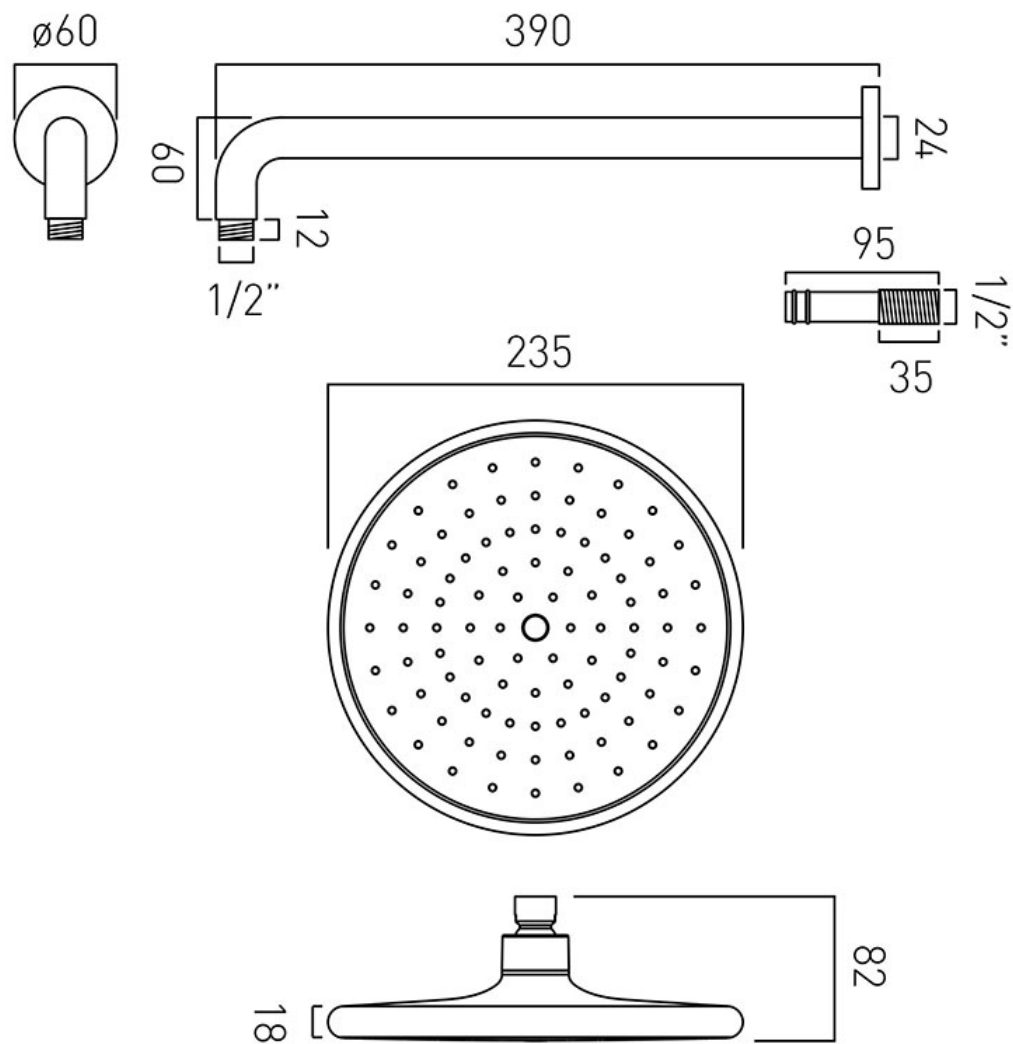

# TECHNICAL DRAWING

**COLLECTION:** CERES

**PRODUCT CODE:** CER-HEAD/SA-C/P

tel: 01934 744466  
email: sales@vado.com  
www.vado.com

**where inspiration flows**  
taps | showering | accessories