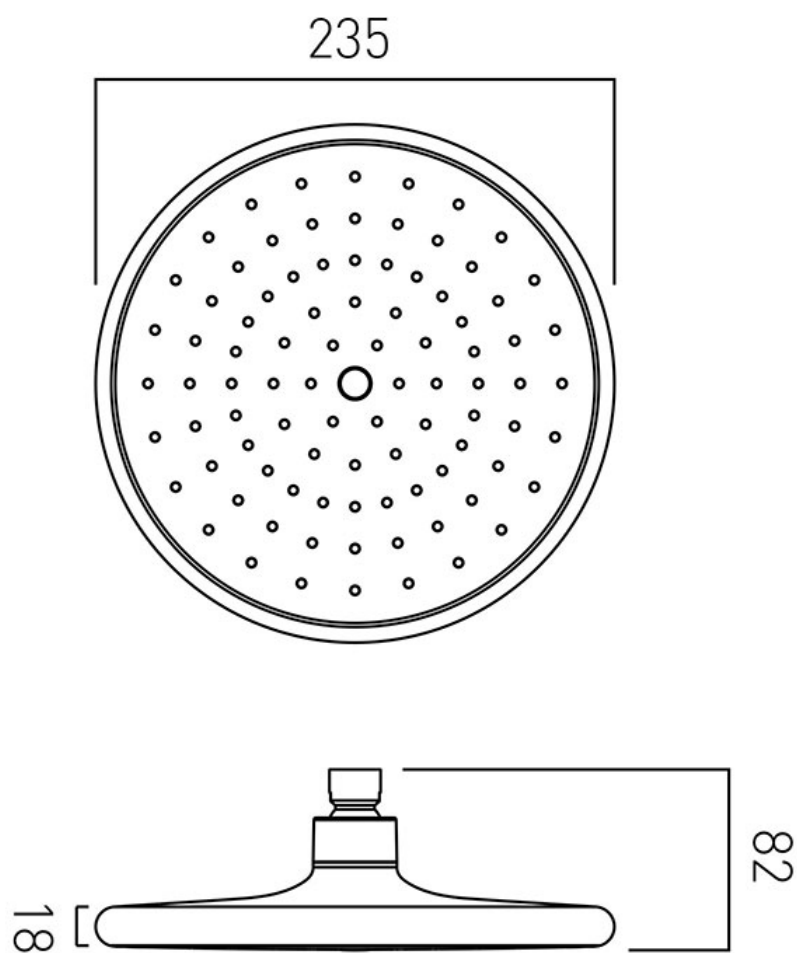

SPECIFICATION SHEET

COLLECTION: CERES

PRODUCT CODE: CER-HEAD-C/P

DESCRIPTION:

round self-cleaning shower head
235mm (9") diameter
1/2" female inlet
minimum operating pressure 0.2 bar LP

FINISH:

Chrome

FLOW REGULATOR:

FR-FLEXI/9-PLA

MINIMUM OPERATING PRESSURE:

0.2 bar LP

FLOW RATE AT 3.0 BAR FLOW PRESSURE:

24.6 l/min

tel: 01934 744466
email: sales@vado.com
www.vado.com

where inspiration flows
taps | showering | accessories

TECHNICAL DRAWING

COLLECTION: CERES

PRODUCT CODE: CER-HEAD-C/P

tel: 01934 744466
email: sales@vado.com
www.vado.com

where inspiration flows
taps | showering | accessories