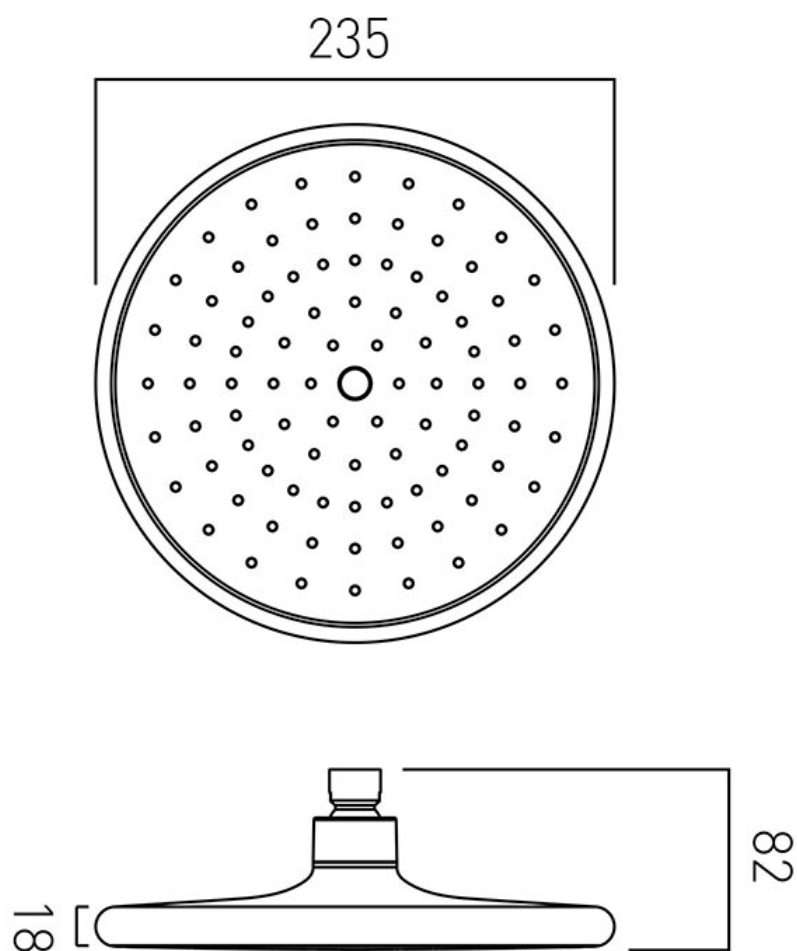

TECHNICAL DRAWING

COLLECTION: CERES

PRODUCT CODE: CER-HEAD-C/P

tel: 01934 744466
email: sales@vado.com
www.vado.com

where inspiration flows
taps | showering | accessories