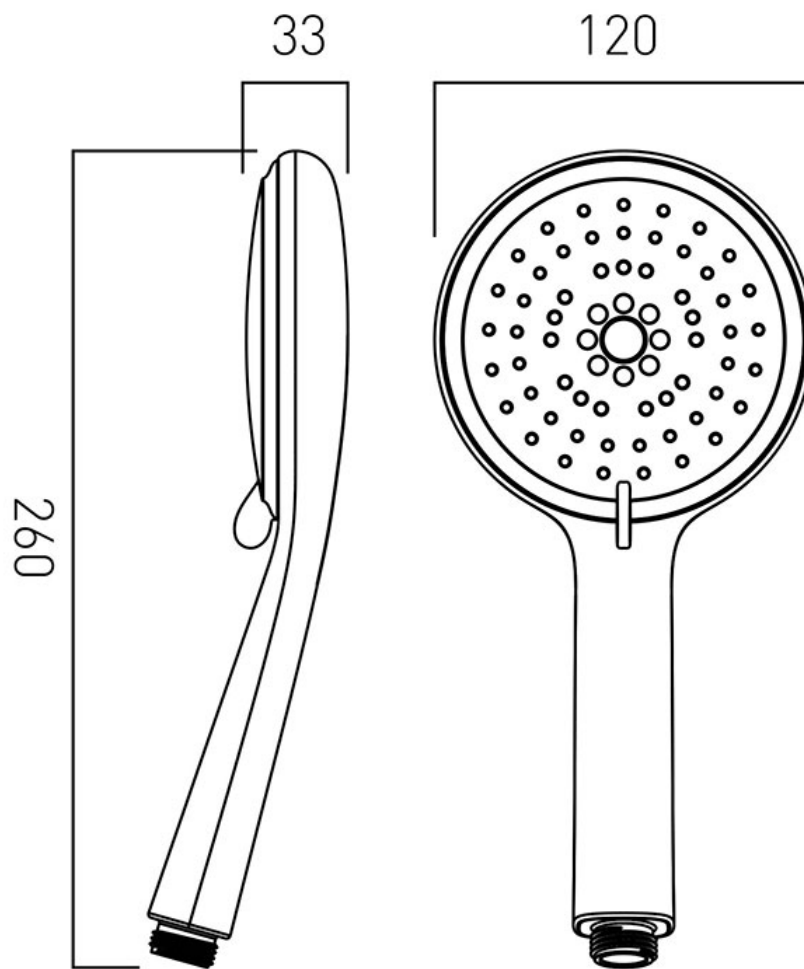

SPECIFICATION SHEET

COLLECTION: CERES

PRODUCT CODE: CER-HANDSET/MF-DB-CP

DESCRIPTION:

ceres multi-function self-cleaning shower handset
minimum operating pressure 1 bar LP

FINISH:

Chrome

FLOW REGULATOR:

FR-SHOWER/9-C/P

MINIMUM OPERATING PRESSURE:

1.0 bar MP

FLOW RATE AT 3.0 BAR FLOW PRESSURE:

14.8 l/min

tel: 01934 744466
email: sales@vado.com
www.vado.com

where inspiration flows
taps | showering | accessories

TECHNICAL DRAWING

COLLECTION: CERES

PRODUCT CODE: CER-HANDSET/MF-DB-CP

tel: 01934 744466
email: sales@vado.com
www.vado.com

where inspiration flows
taps | showering | accessories