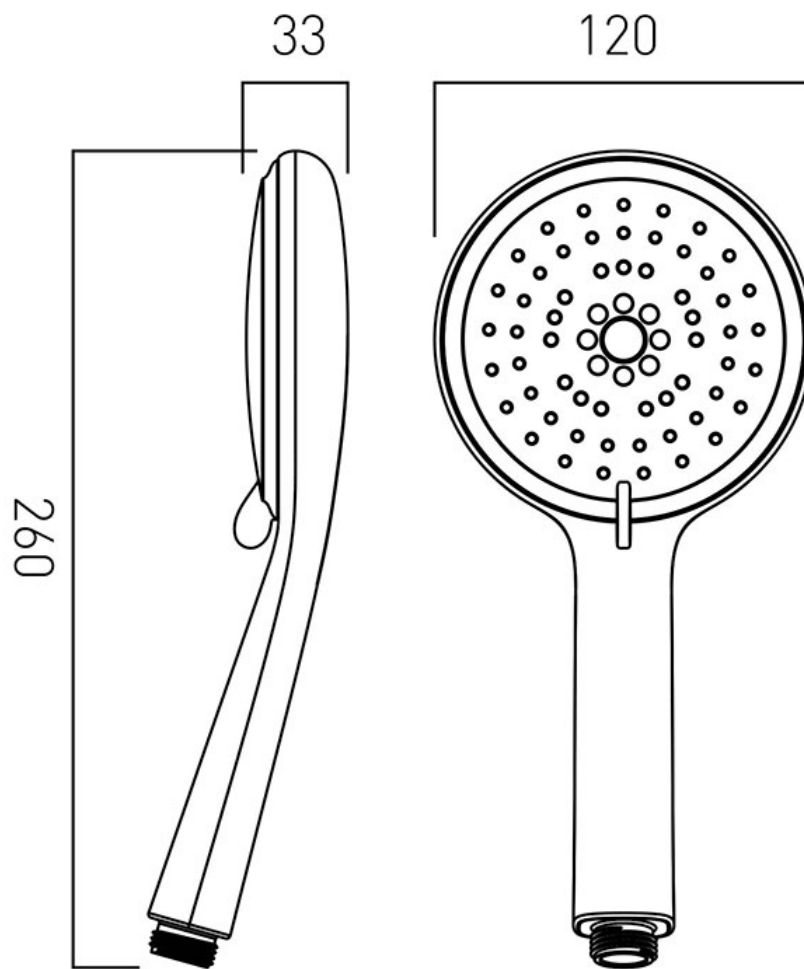

TECHNICAL DRAWING

COLLECTION: CERES

PRODUCT CODE: CER-HANDSET/MF-DB-CP

tel: 01934 744466
email: sales@vado.com
www.vado.com

where inspiration flows
taps | showering | accessories