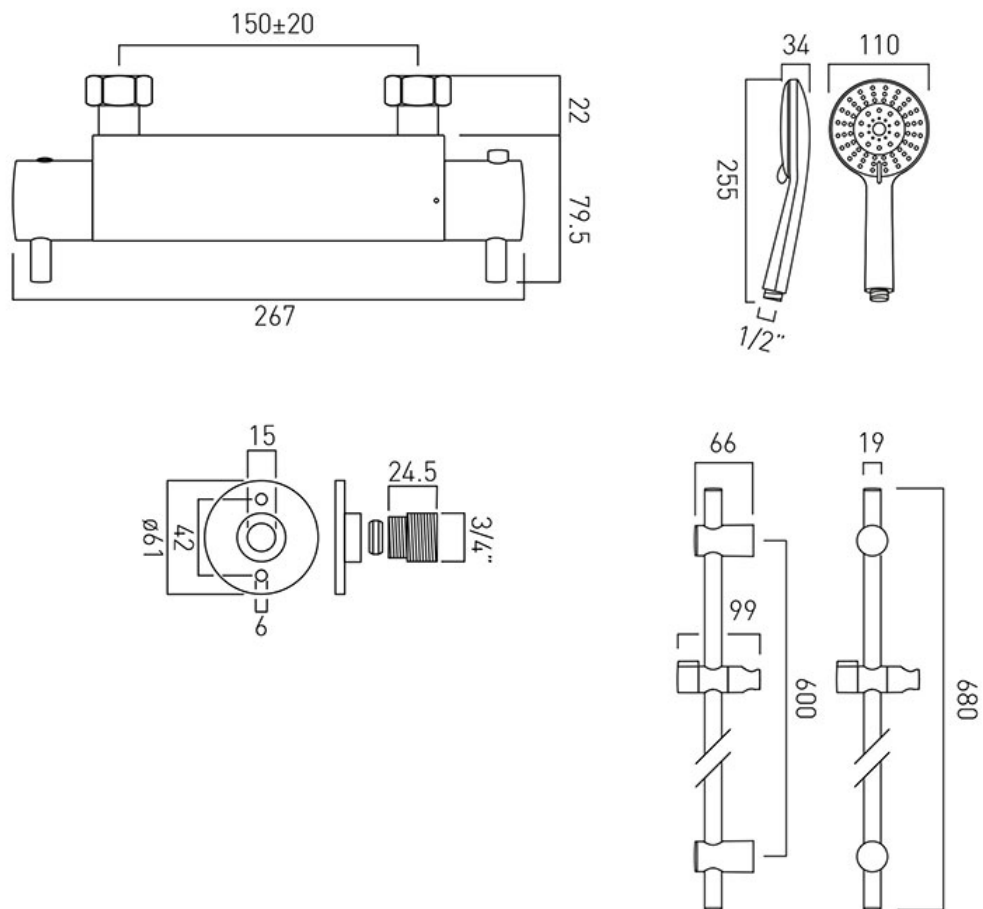

TECHNICAL DRAWING

COLLECTION: CELSIUS

PRODUCT CODE: CEL-1701-3/4-11-C/P

tel: 01934 744466
email: sales@vado.com
www.vado.com

where inspiration flows
taps | showering | accessories