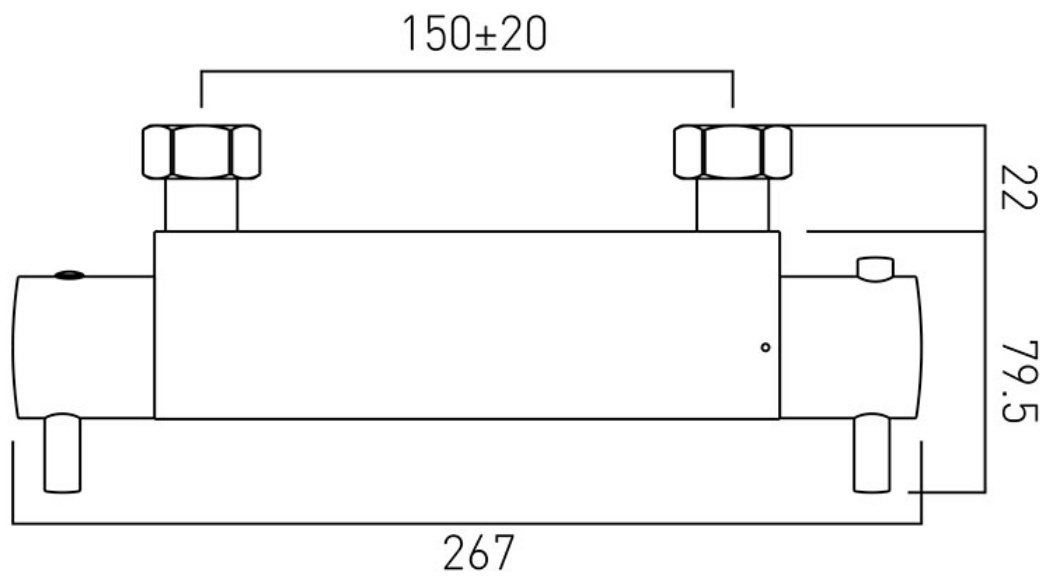

TECHNICAL DRAWING

COLLECTION: CELSIUS

PRODUCT CODE: CEL-149-3/4-C/P

tel: 01934 744466
email: sales@vado.com
www.vado.com

where inspiration flows
taps | showering | accessories