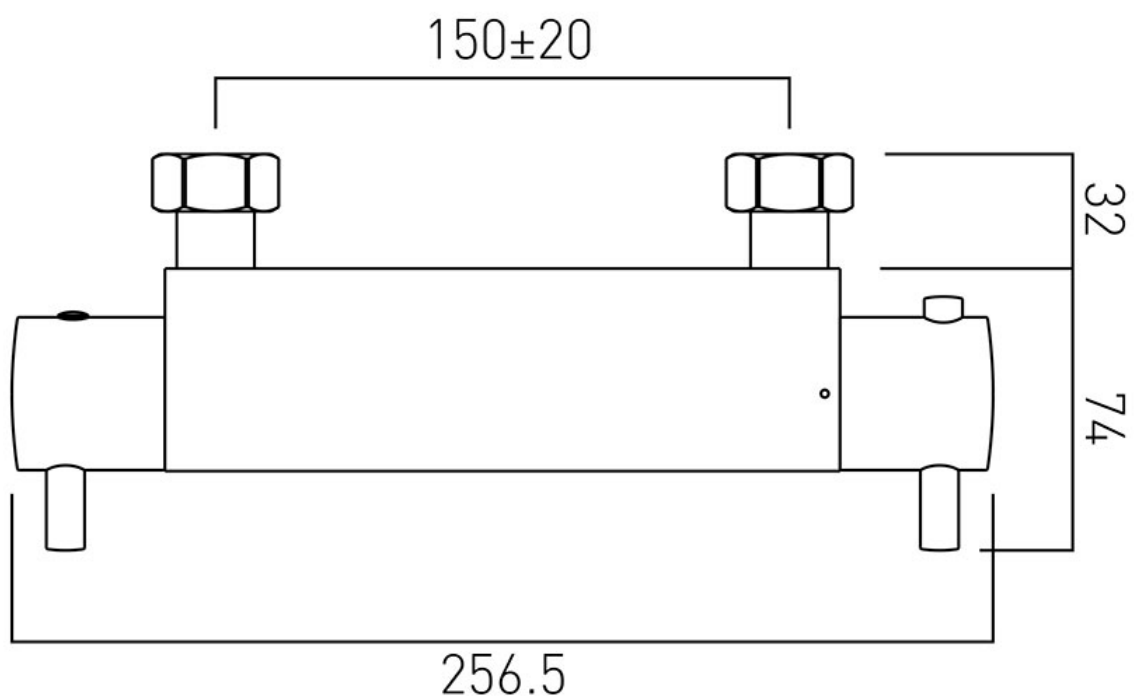

# TECHNICAL DRAWING

**COLLECTION:** CELSIUS

**PRODUCT CODE:** CEL-149-1/2-C/P

tel: 01934 744466  
email: sales@vado.com  
www.vado.com

**where inspiration flows**  
taps | showering | accessories