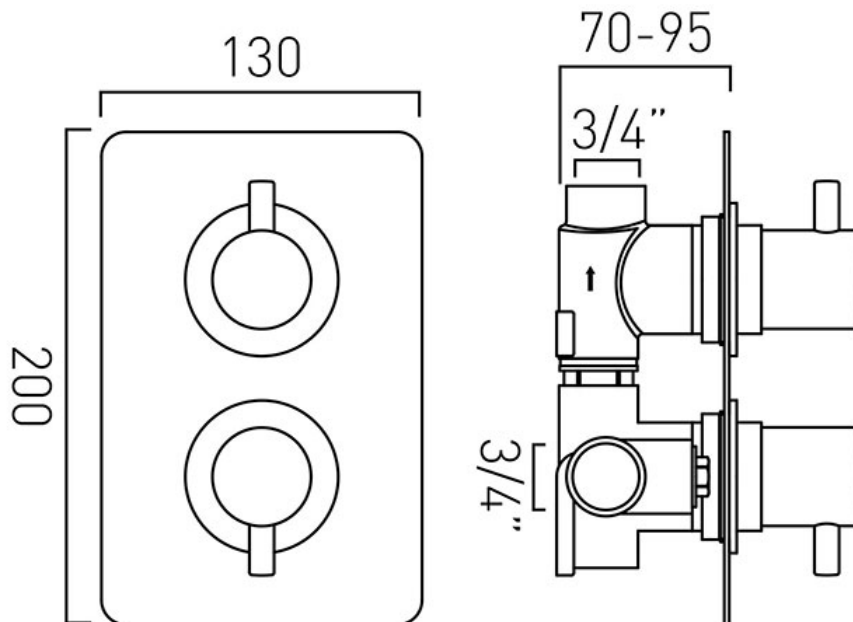

TECHNICAL DRAWING

COLLECTION: CELSIUS

PRODUCT CODE: CEL-148D/SQ-C/P

tel: 01934 744466
email: sales@vado.com
www.vado.com

where inspiration flows
taps | showering | accessories