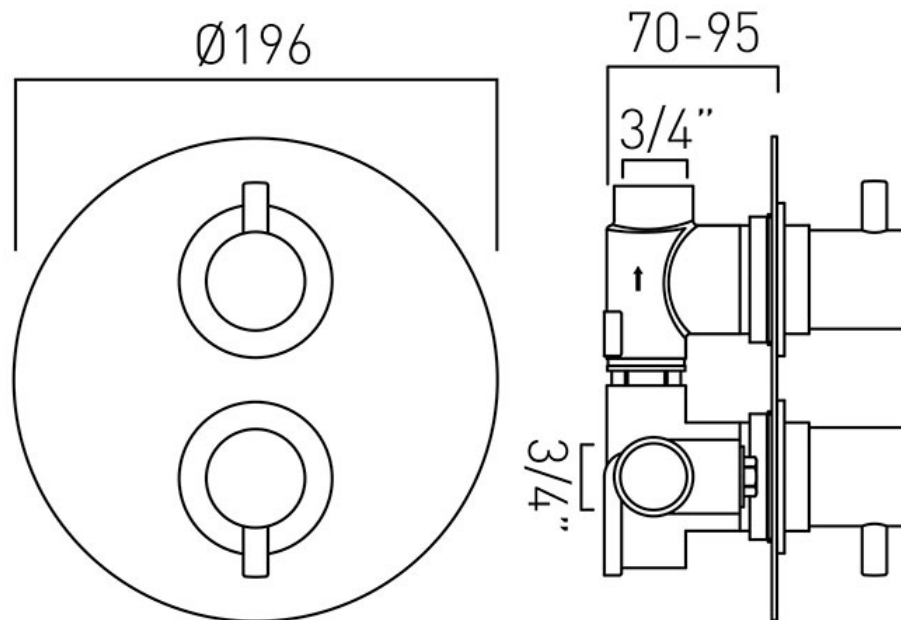

TECHNICAL DRAWING

COLLECTION: CELSIUS

PRODUCT CODE: CEL-148D/RO-C/P

tel: 01934 744466
email: sales@vado.com
www.vado.com

where inspiration flows
taps | showering | accessories