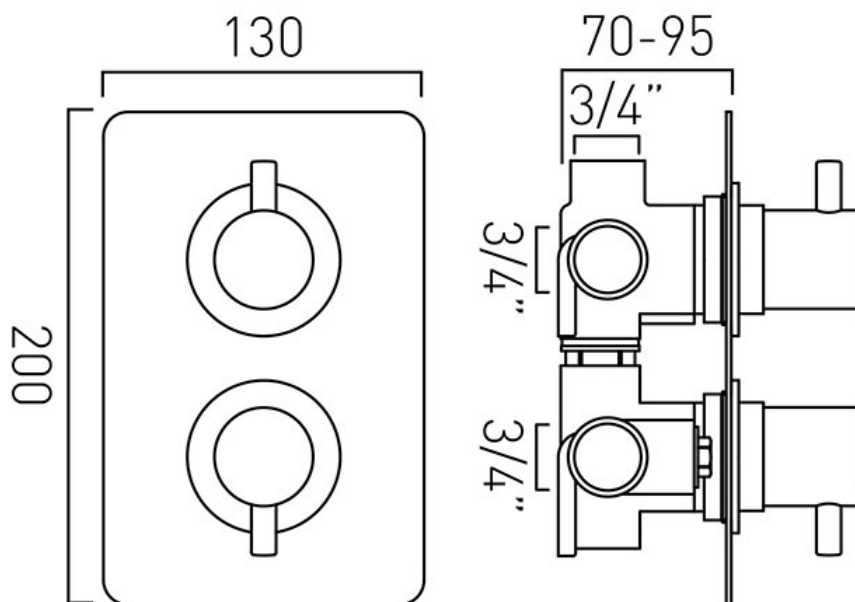

TECHNICAL DRAWING

COLLECTION: CELSIUS

PRODUCT CODE: CEL-148D/3/SQ-C/P

tel: 01934 744466
email: sales@vado.com
www.vado.com

where inspiration flows
taps | showering | accessories