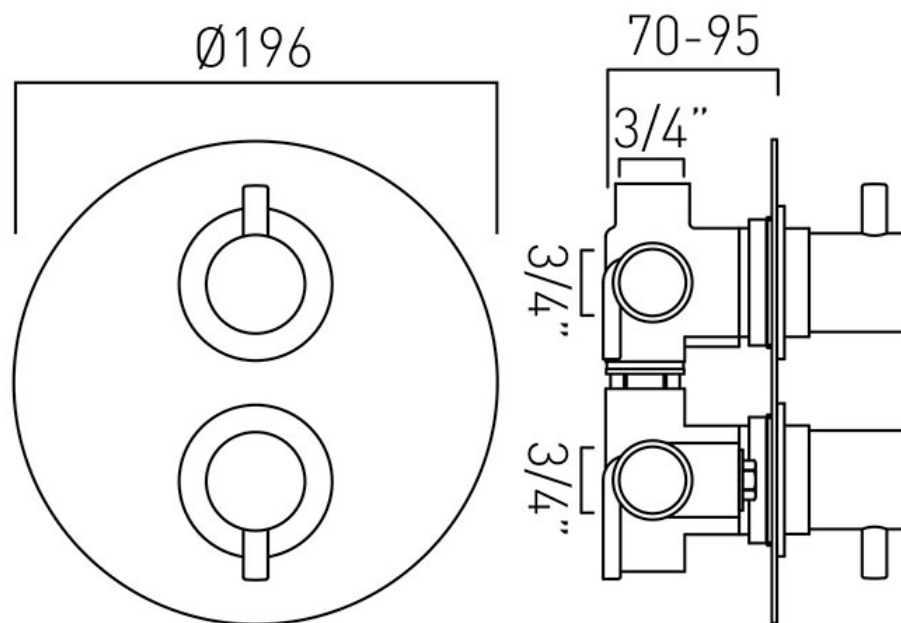

TECHNICAL DRAWING

COLLECTION: CELSIUS

PRODUCT CODE: CEL-148D/3/RO-C/P

tel: 01934 744466
email: sales@vado.com
www.vado.com

where inspiration flows
taps | showering | accessories