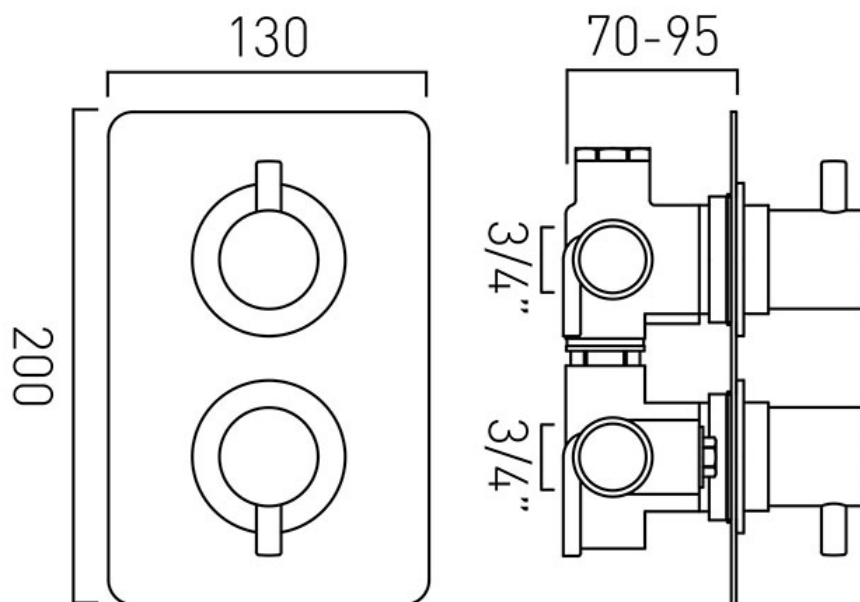

# TECHNICAL DRAWING

**COLLECTION:** CELSIUS

**PRODUCT CODE:** CEL-148D/2/SQ-C/P

tel: 01934 744466  
email: sales@vado.com  
www.vado.com

**where inspiration flows**  
taps | showering | accessories