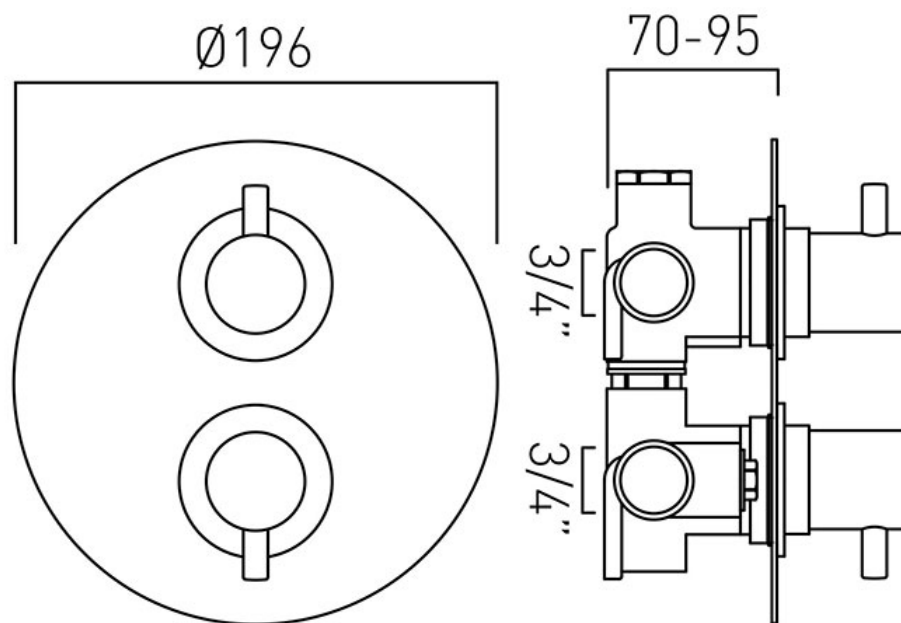

TECHNICAL DRAWING

COLLECTION: CELSIUS

PRODUCT CODE: CEL-148D/2/RO-C/P

tel: 01934 744466
email: sales@vado.com
www.vado.com

where inspiration flows
taps | showering | accessories