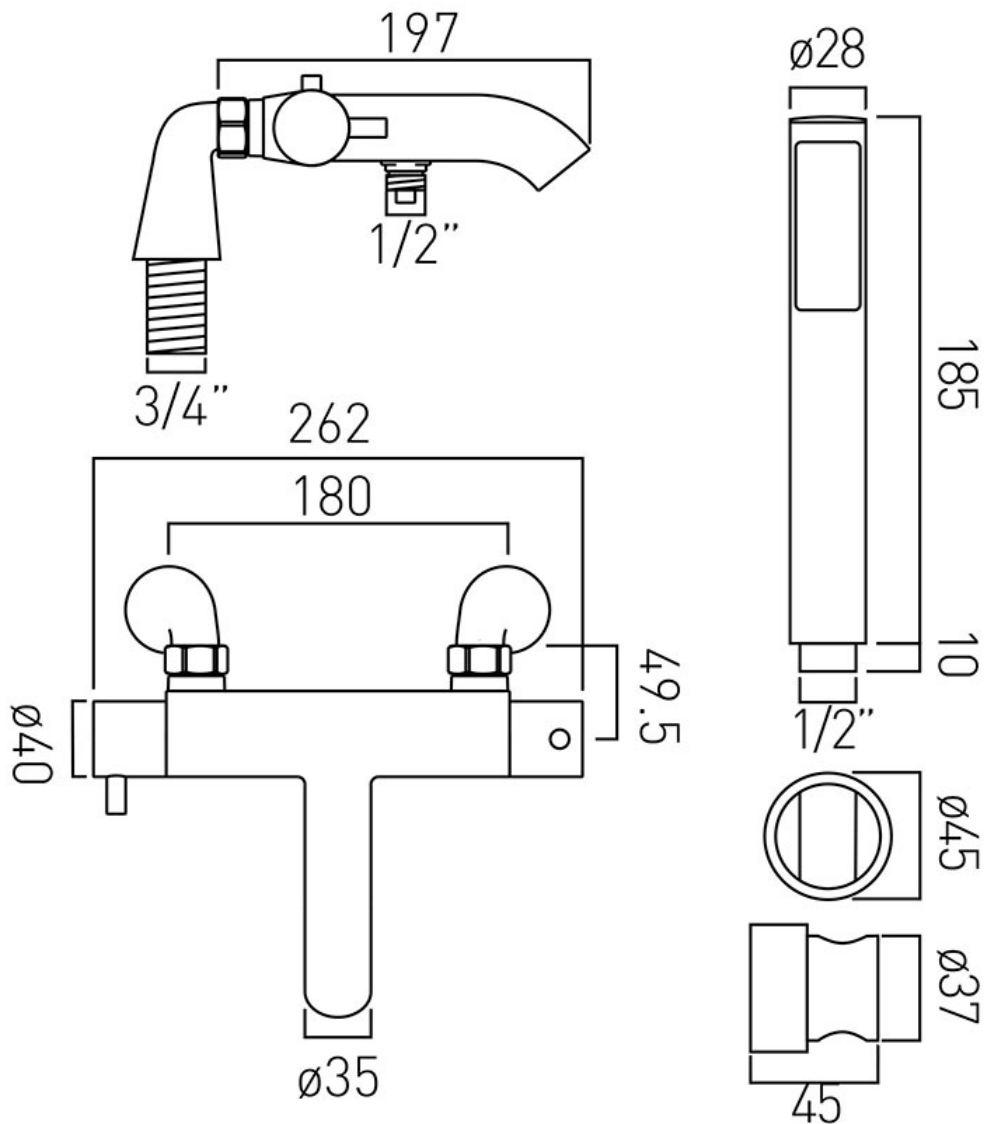

TECHNICAL DRAWING

COLLECTION: CELSIUS

PRODUCT CODE: CEL-131T+K-C/P

tel: 01934 744466
email: sales@vado.com
www.vado.com

where inspiration flows
taps | showering | accessories