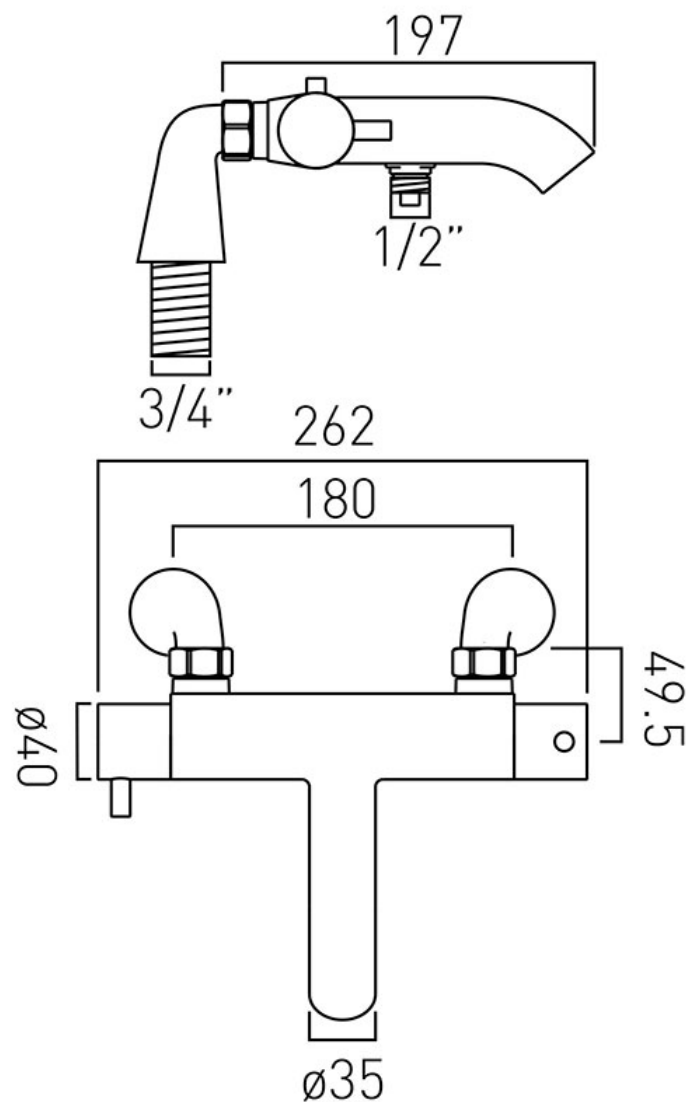

# TECHNICAL DRAWING

**COLLECTION:** CELSIUS

**PRODUCT CODE:** CEL-131T-C/P

tel: 01934 744466  
email: sales@vado.com  
www.vado.com

**where inspiration flows**  
taps | showering | accessories