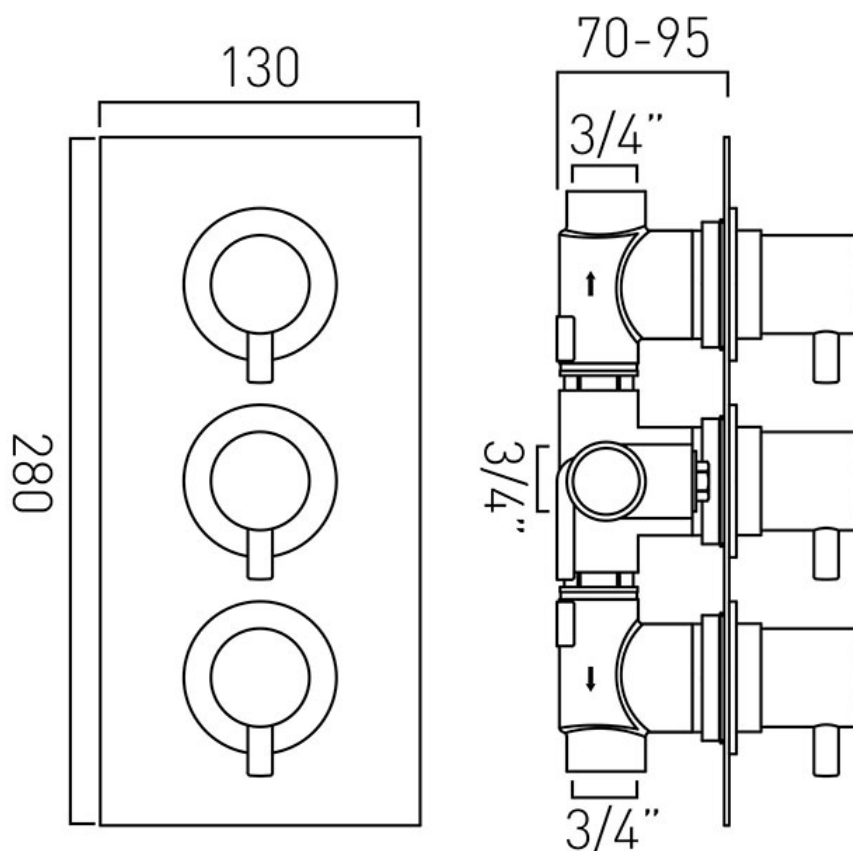

# TECHNICAL DRAWING

**COLLECTION:** CELSIUS

**PRODUCT CODE:** CEL-128D/2-C/P

tel: 01934 744466  
email: sales@vado.com  
www.vado.com

**where inspiration flows**  
taps | showering | accessories