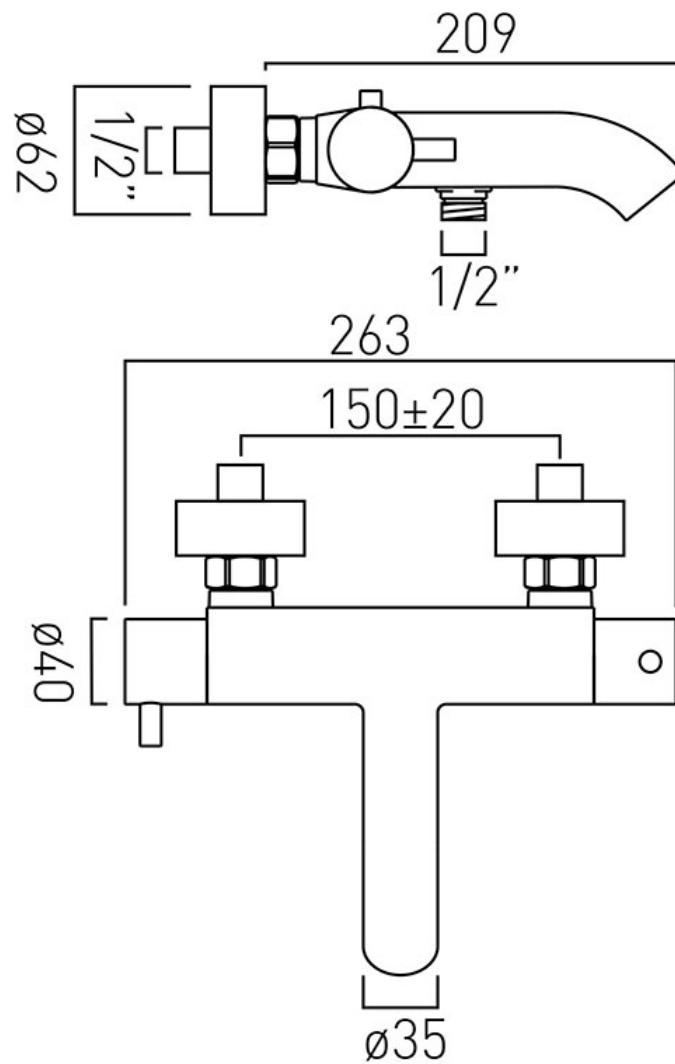

# TECHNICAL DRAWING

**COLLECTION:** CELSIUS

**PRODUCT CODE:** CEL-123T-C/P

tel: 01934 744466  
email: sales@vado.com  
www.vado.com

**where inspiration flows**  
taps | showering | accessories