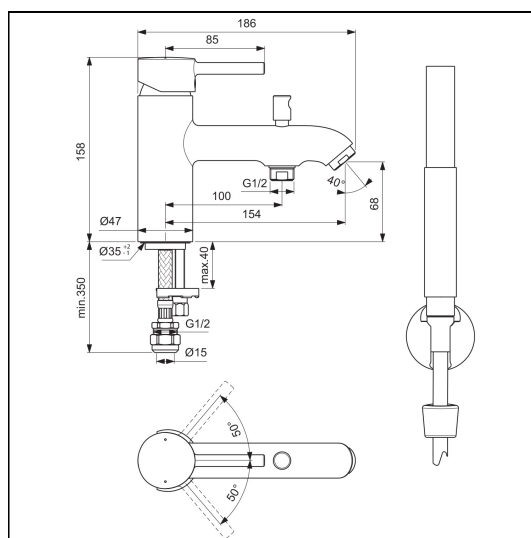

Ceraline 1 Tap Hole Bath Shower Mixer

ILLUSTRATED

BC191 Ceraline One tap hole bath shower mixer, single lever

ILLUSTRATED PRODUCT DETAILS

Weights

BC191 1.93 KG

Finishes

BC191  Chrome (AA)

Materials

BC191 Chrome Plated Brass

Special Notes

Suitable for balanced supplies. Inlets with flexible hoses and connections for 15mm copper tails. Consideration should be given to safe hot water delivery and the use of an appropriate temperature reduction device.