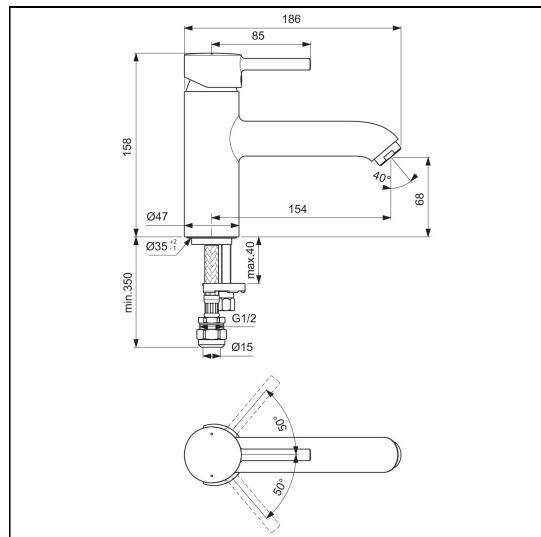

Ceraline 1 Tap Hole Bath Filler

ILLUSTRATED

BC190 Ceraline one tap hole bath filler, single lever

ILLUSTRATED PRODUCT DETAILS

Weights

BC190 1.42 KG

Finishes

BC190  Chrome (AA)

Materials

BC190 Chrome Plated Brass

Special Notes

Suitable for balanced supplies. Inlets with flexible hoses and connections for 15mm copper tails. Consideration should be given to safe hot water delivery and the use of an appropriate temperature reduction device.