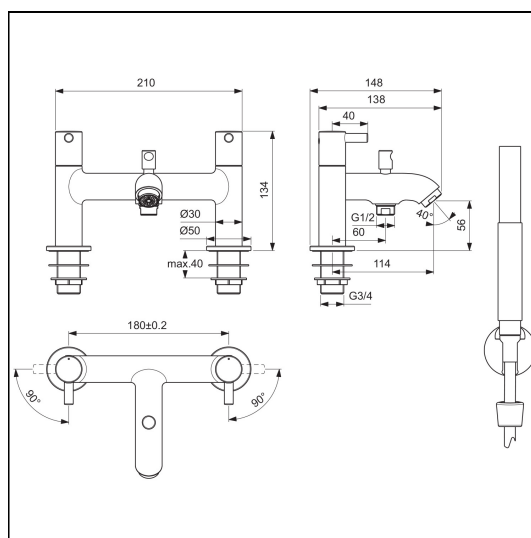

Ceraline 2 Tap Hole Bath Shower Mixer

ILLUSTRATED

BC189 Ceraline two tap hole bath shower mixer

ILLUSTRATED PRODUCT DETAILS

Weights

BC189 2.23 KG

Finishes

BC189  Chrome (AA)

Materials

BC189 Chrome Plated Brass

Special Notes

Suitable for balanced/unbalanced supplies. Inlets 3/4in BSP male coned for copper. Come supplied with brass back nuts. Consideration should be given to safe hot water delivery and the use of an appropriate temperature reduction device.