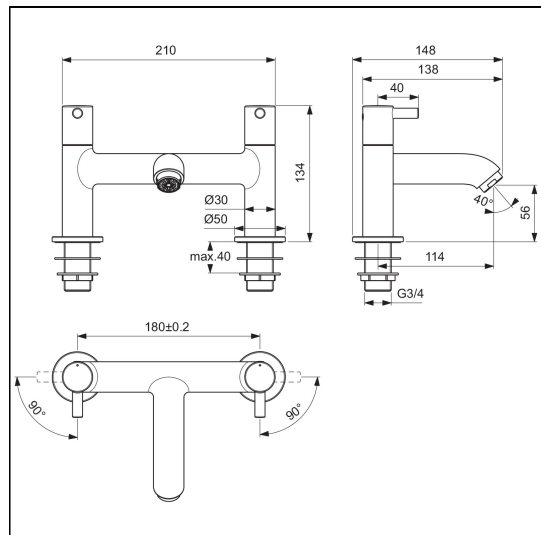

## ILLUSTRATED

**BC188** Ceraline two tap hole bath filler dual control

### ILLUSTRATED PRODUCT DETAILS

**Weights**

**BC188** 1.71 KG

**Finishes**

**BC188**  Chrome (AA)

**Materials**

**BC188** Chrome Plated Brass

**Special Notes**

Suitable for balanced/unbalanced supplies. Inlets 3/4in BSP male coned for copper. Supplied with brass back nuts. Consideration should be given to safe hot water delivery and the use of an appropriate temperature reduction device.