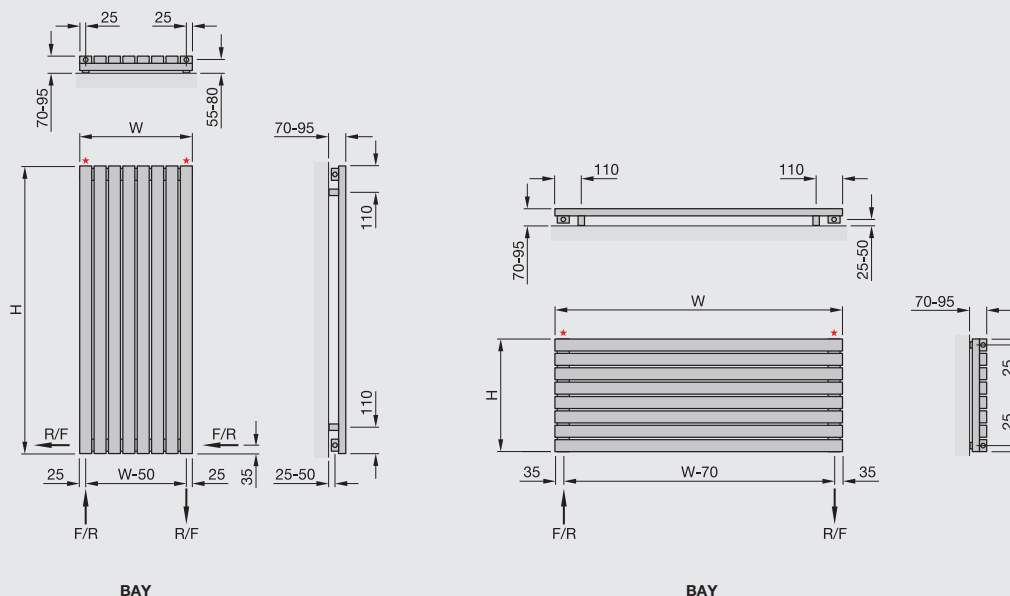

| Stainless Steel STOCK listed in black | Height mm | Width mm | Finish | Number of elements | Output $\Delta T=50K$ Watts/btu All outputs certified to EN 442 | Weight kg | RRP (ex VAT) | RRP (inc 20% VAT) |
|--|-----------|----------|-----------------|--------------------|---|-----------|---------------|-------------------|
| Zehnder Bay Vertical stainless steel (brushed) | | | | | | | | |
| BAY-100-053 | 1000 | 530 | stainless steel | 9 | 421/1436 | 15.3 | £656 | £787.20 |
| BAY-120-047 | 1200 | 470 | stainless steel | 8 | 458/1563 | 16.0 | £690 | £828.00 |
| BAY-120-053 | 1200 | 530 | stainless steel | 9 | 516/1761 | 18.0 | £766 | £919.20 |
| BAY-150-029 | 1500 | 290 | stainless steel | 5 | 365/1245 | 12.5 | £547 | £656.40 |
| BAY-170-029 | 1700 | 290 | stainless steel | 5 | 412/1406 | 14.0 | £631 | £757.20 |
| BAY-170-047 | 1700 | 470 | stainless steel | 8 | 659/2249 | 22.4 | £987 | £1,184.40 |
| BAY-170-053 | 1700 | 530 | stainless steel | 9 | 742/2532 | 25.2 | £1,092 | £1,310.40 |

*1/2" air vent
 Height excludes air vent
 F = flow
 R = return
 H = height
 W = width
 Tube: 30x50mm
 All dimensions in mm

For full compliant technical specifications, refer to page 140
 To make an approximate conversion from T=50K to T=60K multiply outputs by 1.2