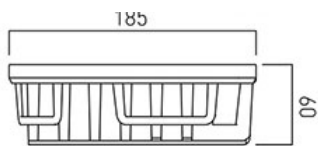

TECHNICAL DRAWING

COLLECTION: BASKETS

PRODUCT CODE: BAS-2000-C/P