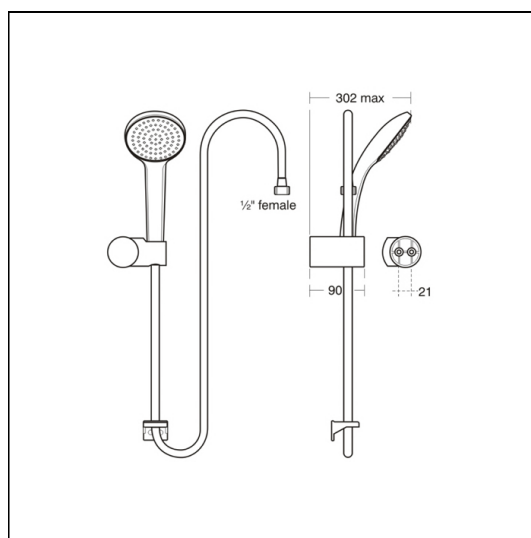

Idealrain M3 Shower Set

ILLUSTRATED

B9489 Idealrain M3 wall mounted shower set with 3 function 100mm handspray, 1.8m hose, wall mounted holder & hose retaining ring.

ILLUSTRATED PRODUCT DETAILS

Weights

B9489 0.72 KG

Materials

B9489 Chrome Plated Metal

Finishes

B9489  Chrome (AA)

Flow rates

B9489 8 Litres per minute @ 3 bar pressure

ACCREDITATIONS

B9489(AA)