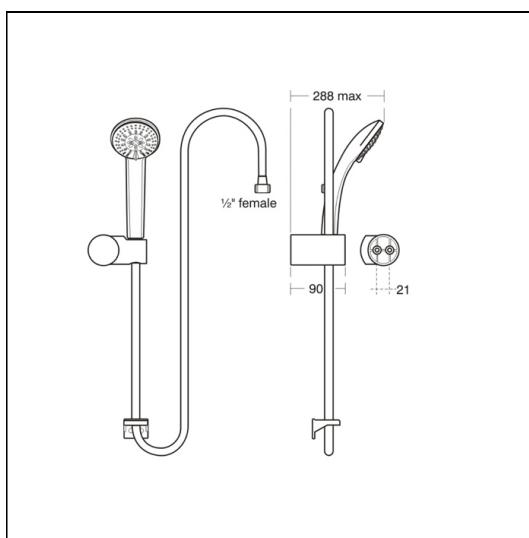

Idealrain S3 Shower Set 3 Function

ILLUSTRATED

B9450 Idealrain S3 wall mounted shower set with 3 function 80mm handspray, 1.35m hose, wall mounted holder & hose retaining ring

ILLUSTRATED PRODUCT DETAILS

Weights

B9450 0.60 KG

Finishes

B9450 Chrome (AA)

Materials

B9450 Chrome Plated Metal

Flow rates

B9450 8 Litres per minute @ 3 bar pressure

Special Notes

Regulated flow rate 8 litres per minute. Unregulated flow rate 4.1 litres per minute at 0.1 bar (B9450 and B9489) or 5.7 litres per minute at 0.1 bar (B9449)

ACCREDITATIONS

B9450(AA)

Certificate no. 1203083

FEATURES