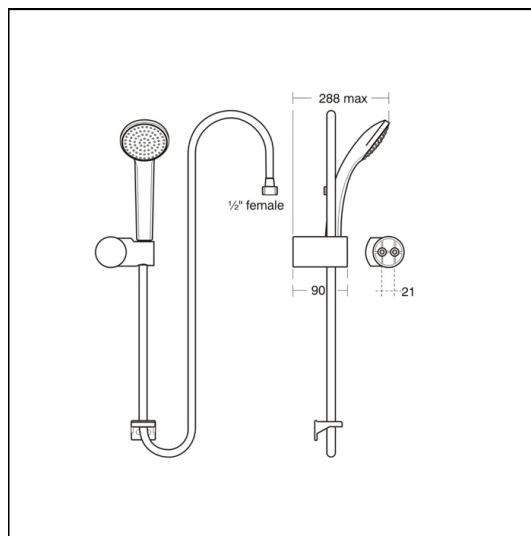

Idealrain S1 Shower Set 1 Function

ILLUSTRATED

B9449 Idealrain S1 shower set with single function 80mm handspray, 1.35m hose, wall mounted holder & hose retaining ring

ILLUSTRATED PRODUCT DETAILS

Weights

B9449 0.56 KG

Materials

B9449 Chrome Plated Metal

Finishes

B9449  Chrome (AA)

Flow rates

B9449 8 Litres per minute @ 3 bar pressure

ACCREDITATIONS

B9449(AA)