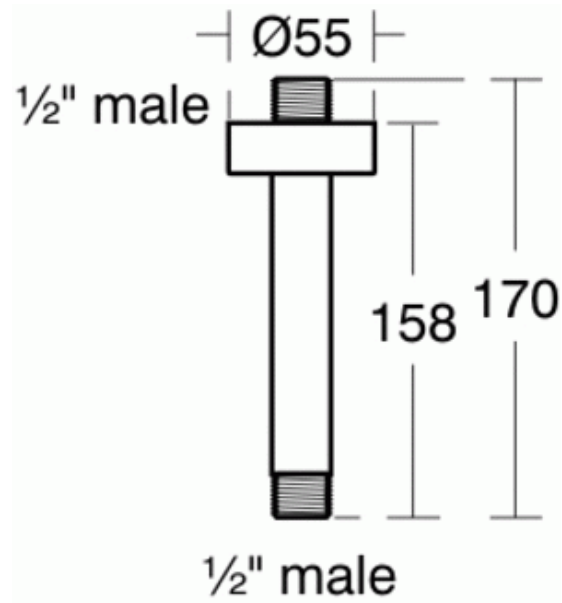

IDEALRAIN Ceiling Connector

Ceiling Connector

Idealrain L1 ceiling arm 150mm

REQUIRED PRODUCTS

300mm Rainshower
M1 Rainshower
L1 Rainshower

B9844
B0024
B0025

COLOURS*

AA