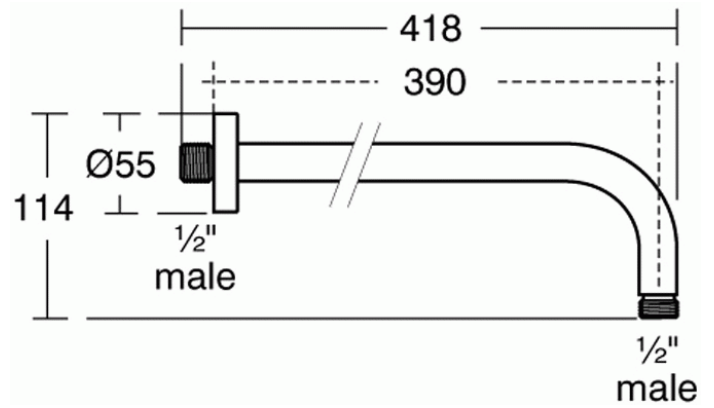

## 400mm Horizontal Arm

### 400mm Horizontal Arm

400mm horizontal wall arm for use with Idealrain rain showers