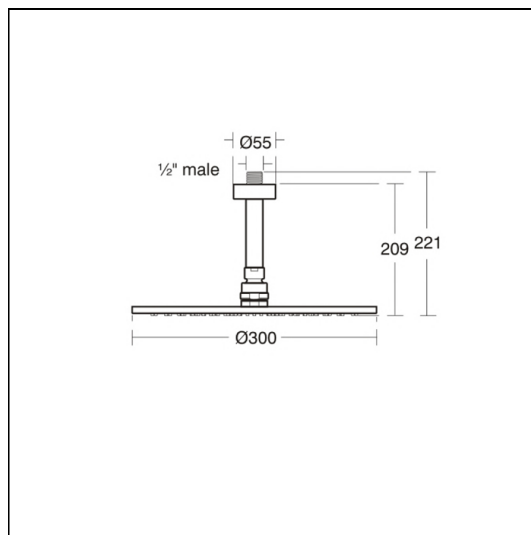

Idealrain L1 300mm Rainshower With Vertical Arm

ILLUSTRATED

B9443 Idealrain round rain shower \varnothing 300mm

B9446 Idealrain ceiling arm 150mm

ILLUSTRATED PRODUCT DETAILS

Weights

B9443 1.96 KG

B9446 0.23 KG

Special Notes

Regulated flow rate 12 litres per minute.

Unregulated flow rate 7.5 litres per minute at 0.1 bar

FEATURES