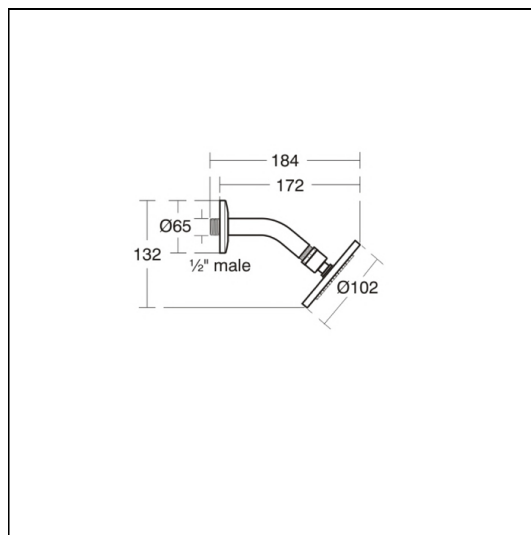

Idealrain S1 100mm Rainshower With Angled Arm

ILLUSTRATED

B9436 Idealrain S1 rainshower fixed 100mm shower head with short angled arm

ILLUSTRATED PRODUCT DETAILS

Weights

B9436 0.52 KG

Finishes

B9436  Chrome (AA)

Materials

B9436 Chrome Plated Metal

Flow rates

B9436 12 Litres per minute @ 3 bar pressure

Special Notes

Removable 12 Litres per minute Eco flow regulator.
Flow rate 5.7 Litres per minute @ 0.1 bar.

ACCREDITATIONS