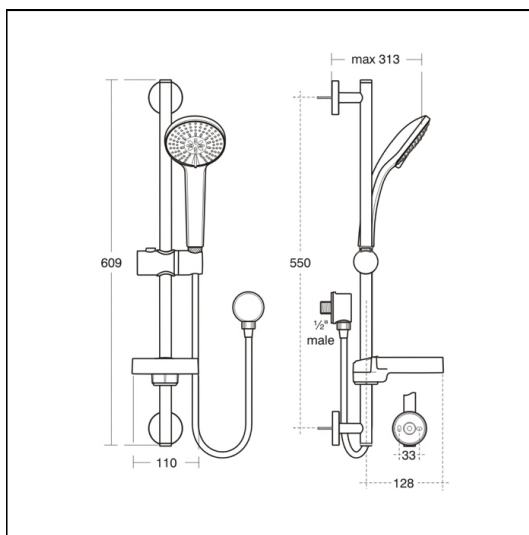

Idealrain M3 Shower Kit With 100mm 3F Handspray, 600mm Rail And 1.35M Hose

ILLUSTRATED

B9416 Idealrain M3 shower kit with 3 function 100mm shower handspray, 600mm rail & 1.35m hose

ILLUSTRATED PRODUCT DETAILS

Weights

B9416 1.73 KG

Finishes

B9416  Chrome (AA)

Materials

B9416 Chrome Plated Metal

Flow rates

B9416 8 Litres per minute @ 3 bar pressure

Special Notes

Regulated flow rate 8 litres per minute. Unregulated flow rate 5 litres per minute at 0.1 bar (B9416 and B9489) or 5.7 litres per minute at 0.1 bar (B9413)

ACCREDITATIONS

B9416(AA)

Certificate no. 1203083