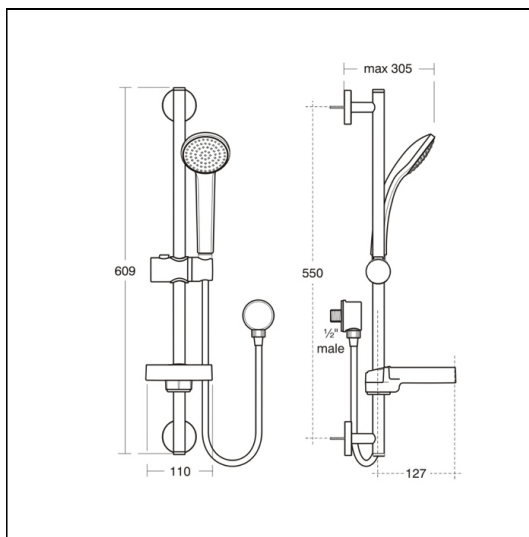

Idealrain S1 Shower Kit Single Function

ILLUSTRATED

B9408 Idealrain S1 shower kit with single function 80mm handspray, 600mm metal slide rail, 1.35m hose & integrated soap dish

ILLUSTRATED PRODUCT DETAILS

Weights

B9408 1.64 KG

Finishes

B9408  Chrome (AA)

Materials

B9408 Chrome Plated Metal

Flow rates

B9408 8 Litres per minute @ 3 bar pressure

Special Notes

Flow rate 4.1 Litres per minute @ 0.1 bar.

ACCREDITATIONS

B9408(AA)

water label 8.00 Litres Per Minute

Certificate no. 1203083

FEATURES