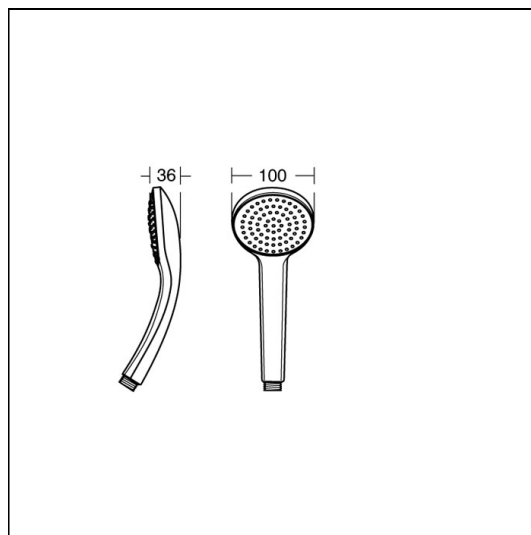

Idealrain M Handspray 1 Function 100mm

ILLUSTRATED

B9402 Idealrain M1 handspray 1 function 100mm

ILLUSTRATED PRODUCT DETAILS

Weights

B9402 0.27 KG

Materials

B9402 Chrome Plated

Finishes

B9402  Chrome (AA)

Flow rates

B9402 8 Litres per minute @ 3 bar pressure

Designer

Artefakt Industriekultur

Special Notes

Removable 8 Litres per minute Eco flow regulator.
Flow rate from 6 Litres per minute @ 0.1 bar