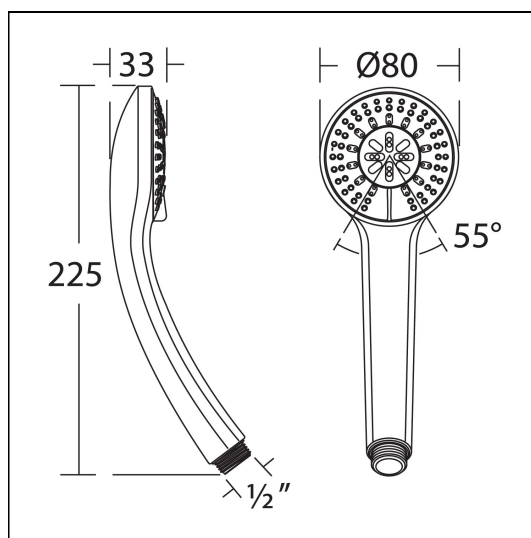

Idealrain S1 Handspray 3 Function 80mm

ILLUSTRATED

B9401 Idealrain S3 handspray 3 function 80mm

ILLUSTRATED PRODUCT DETAILS

Weights

B9401 0.32 KG

Finishes

B9401 Chrome (AA)

Materials

B9401 Chrome Plated

Special Notes

Removable 8 Litres per minute Eco flow regulator.
Flow rate from 5.3 Litres per minute @ 0.1 bar

FEATURES