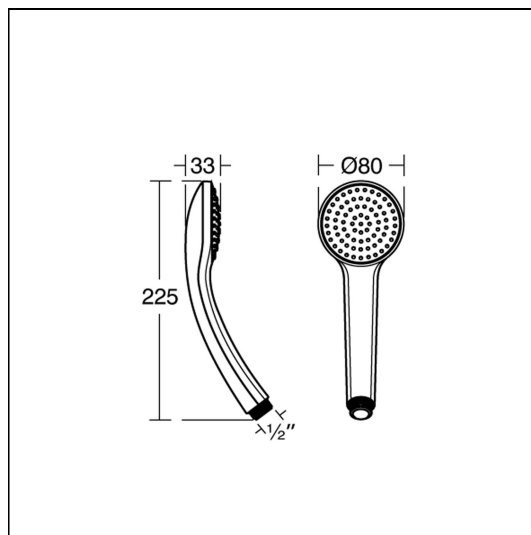

Idealrain S1 Handspray 1 Function 80mm

ILLUSTRATED

B9400 Idealrain S1 handspray 1 function 80mm

ILLUSTRATED PRODUCT DETAILS

Weights

B9400 0.27 KG

Finishes

B9400  Chrome (AA)

Materials

B9400 Chrome Plated

Designer

Artefakt Industriekultur

Special Notes

Regulated flow rate 8 litres per minute. Unregulated flow rate between 5.3 and 7 litres per minute at 0.1 bar

FEATURES