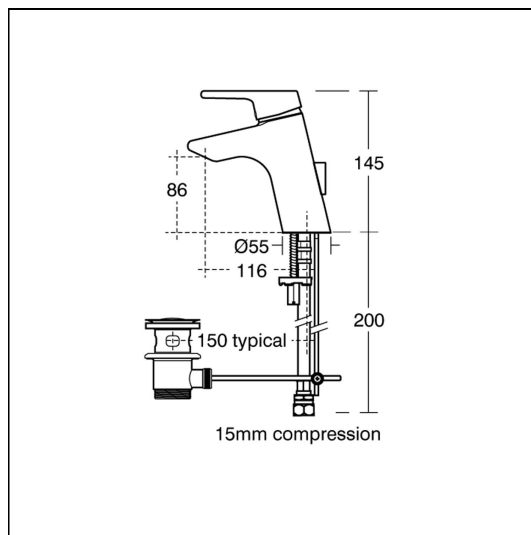

Active Washbasin Mixer 1 Hole With Distinctive Lever Handle

ILLUSTRATED

B8062 Active single lever one hole basin mixer with pop-up waste.

ILLUSTRATED PRODUCT DETAILS

Weights

B8062 2.42 KG

Materials

B8062 Chrome Plated Brass

Finishes

B8062  Chrome (AA)

Flow rates

B8062 5 Litres per minute @ 3 bar pressure

Designer

Artefakt Industriekultur

Special Notes

Suitable for balanced supplies. Inlets with flexible hoses and connections for 15mm copper tails. Consideration should be given to safe hot water delivery and the use of an appropriate temperature reduction device. Fitted with a 5 lpm outlet flow regulator. Unregulated flow rate 5 litres per minute at 0.1 bar.