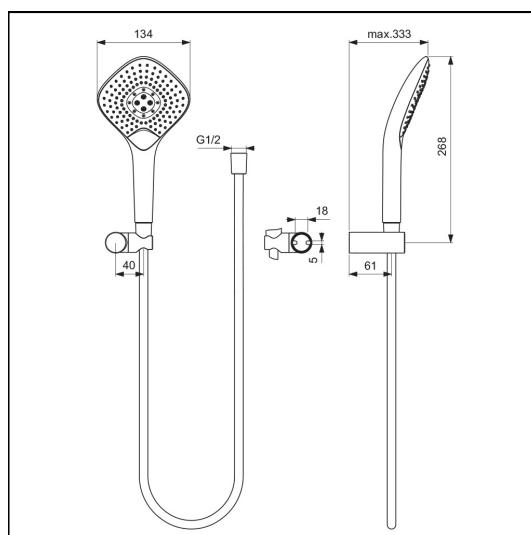

Idealrain Evo Jet shower kit with 3 Function diamond 125mm handspray, wall bracket and 1.25m IdealFlex hose

ILLUSTRATED

B2460 Idealrain Evo Jet shower kit with 3 function diamond 125mm handspray, wall bracket and 1.25m Idealflex hose

OPTIONS

B9448 Wall elbow

ILLUSTRATED PRODUCT DETAILS

Weights

B2460 0.77 KG

Finishes

B2460  Chrome (AA)

Materials

B2460 Chrome Plated Plastic

Flow rates

B2460 8 Litres per minute @ 3 bar pressure

Designer

Artefakt Industriekultur

Special Notes

Removable 8 Litres per minute Eco Flow regulator

ACCREDITATIONS

B2460(AA)

FEATURES