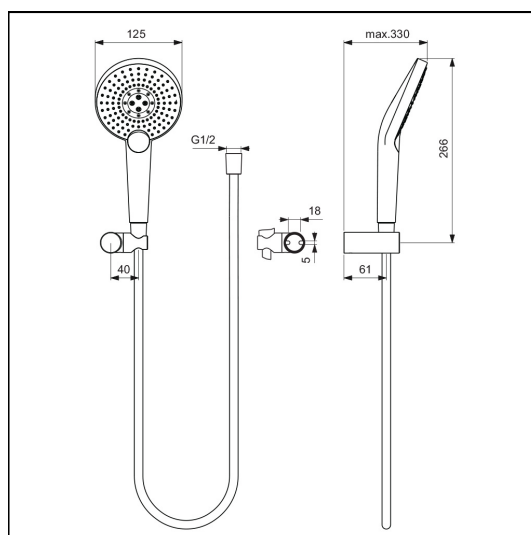

Idealrain Evo Jet shower kit with 3 Function round 125mm handspray, wall bracket and 1.25m IdealFlex hose

ILLUSTRATED

B2459 Idealrain Evo Jet shower kit with 3 function round 125mm handspray, wall bracket and 1.25m Idealflex hose

OPTIONS

B9448 Wall elbow

ILLUSTRATED PRODUCT DETAILS

Weights

B2459 0.80 KG

Finishes

B2459  Chrome (AA)

Materials

B2459 Chrome Plated Plastic

Flow rates

B2459 8 Litres per minute @ 3 bar pressure

Designer

Artefakt Industriekultur

Special Notes

Removable 8 Litres per minute Eco Flow regulator

ACCREDITATIONS

B2459(AA)

FEATURES