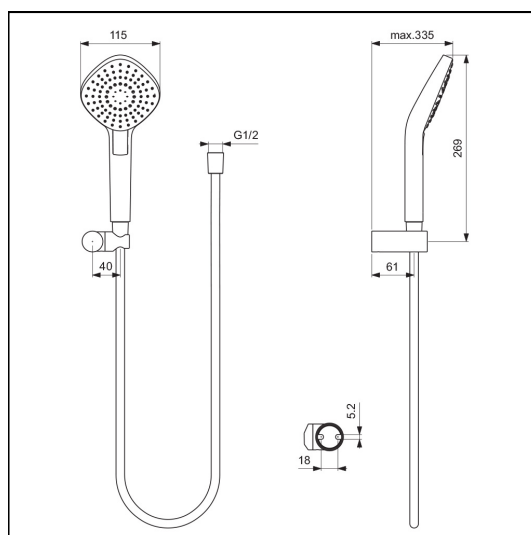

Idealrain Evo shower kit with 3 Function diamond 110mm handspray, wall bracket and 1.25m IdealFlex hose

ILLUSTRATED

B2405 Idealrain Evo shower kit with 3 function diamond 110mm handspray, wall bracket and 1.25m Idealflex hose

OPTIONS

B9448 Wall elbow

ILLUSTRATED PRODUCT DETAILS

Weights

B2405 0.77 KG

Finishes

B2405 Chrome (AA)

Materials

B2405 Chrome Plated Plastic

Flow rates

B2405 8 Litres per minute @ 3 bar pressure

Designer

Artefakt Industriekultur

Special Notes

Removable 8 Litres per minute Eco Flow regulator

ACCREDITATIONS

B2405(AA)

FEATURES