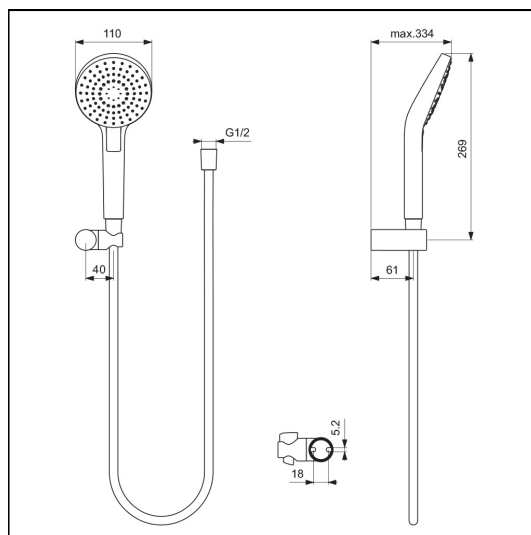

Idealrain Evo shower kit with 3 Function round 110mm handspray, wall bracket and 1.25m IdealFlex hose

ILLUSTRATED

B2404 Idealrain Evo shower kit with 3 function round 110mm handspray, wall bracket and 1.25m Idealflex hose

OPTIONS

B9448 Wall elbow

ILLUSTRATED PRODUCT DETAILS

Weights

B2404 0.77 KG

Finishes

B2404 Chrome (AA)

Materials

B2404 Chrome Plated Plastic

Flow rates

B2404 8 Litres per minute @ 3 bar pressure

Designer

Artefakt Industriekultur

Special Notes

Removable 8 Litres per minute Eco Flow regulator

ACCREDITATIONS

B2404(AA)

FEATURES