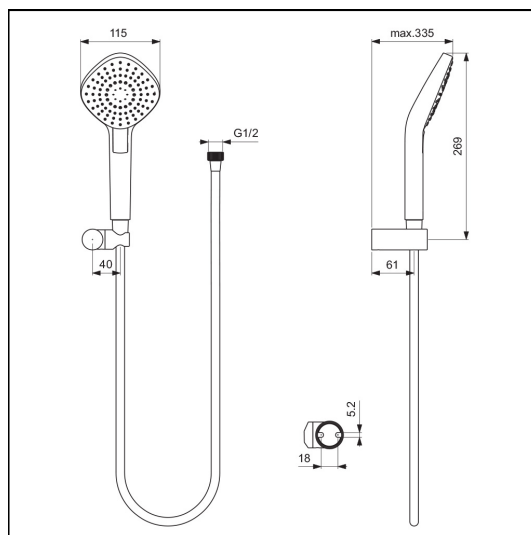

Idealrain Evo shower kit with 3 Function diamond 110mm handspray, wall bracket and 1.75m IdealFlex hose

ILLUSTRATED

B2240 Idealrain Evo shower kit with 3 function diamond 110mm handspray, wall bracket and 1.75m Idealflex hose

OPTIONS

B9448 Wall elbow

ILLUSTRATED PRODUCT DETAILS

Weights

B2240 0.84 KG

Finishes

B2240  Chrome (AA)

Materials

B2240 Chrome Plated Plastic

Flow rates

B2240 8 Litres per minute @ 3 bar pressure

Designer

Artefakt Industriekultur

Special Notes

Removable 8 Litres per minute Eco Flow regulator

ACCREDITATIONS

B2240(AA)

FEATURES