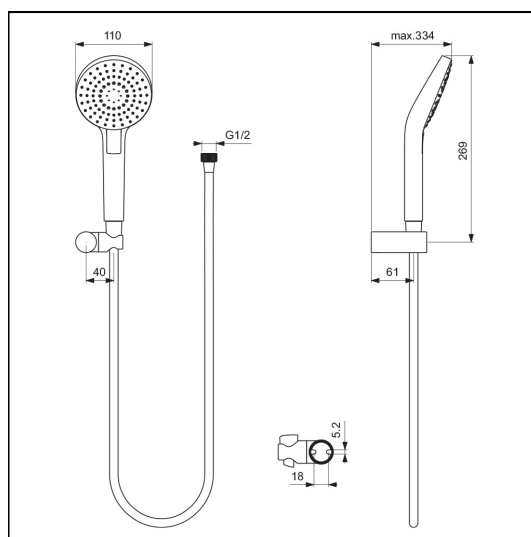

Idealrain Evo shower kit with 3 Function round 110mm handspray, wall bracket and 1.75m IdealFlex hose

ILLUSTRATED

B2239 Idealrain Evo shower kit with 3 function round 110mm handspray, wall bracket and 1.75m Idealflex hose

OPTIONS

B9448 Wall elbow

ILLUSTRATED PRODUCT DETAILS

Weights

B2239 0.84 KG

Finishes

B2239 Chrome (AA)

Materials

B2239 Chrome Plated Plastic

Flow rates

B2239 8 Litres per minute @ 3 bar pressure

Designer

Artefakt Industriekultur

Special Notes

Removable 8 Litres per minute Eco Flow regulator

ACCREDITATIONS

B2239(AA)

FEATURES