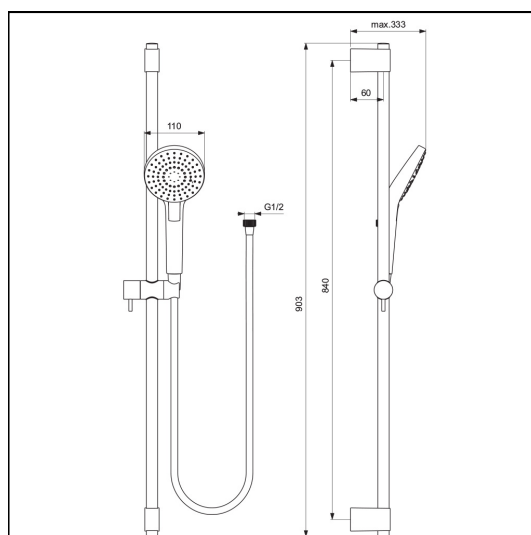

Idealrain Evo shower kit with 3 Function round 110mm handspray, 900mm rail and 1.75m IdealFlex hose

ILLUSTRATED

B2237 Idealrain Evo shower kit with 3 function round 110mm handspray, 900mm rail and 1.75m Idealflex hose

OPTIONS

B9448 Wall elbow

ILLUSTRATED PRODUCT DETAILS

Weights

B2237 1.44 KG

Finishes

B2237  Chrome (AA)

Materials

B2237 Chrome Plated Metal

Flow rates

B2237 8 Litres per minute @ 3 bar pressure

Designer

Artefakt Industriekultur

Special Notes

Removable 8 Litres per minute Eco Flow regulator

ACCREDITATIONS