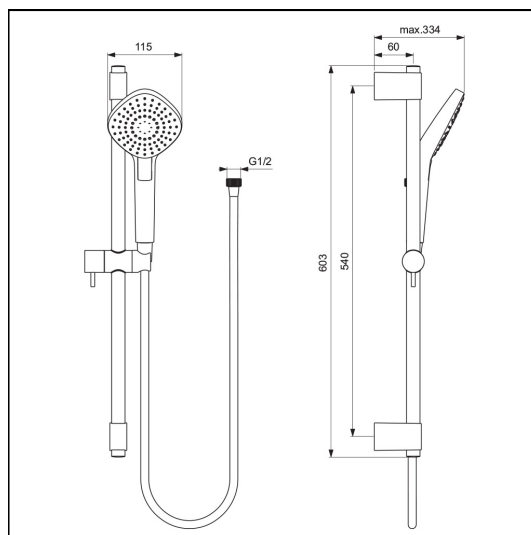

Idealrain Evo shower kit with 3 Function diamond 110mm handspray, 600mm rail and 1.75m IdealFlex hose

ILLUSTRATED

B2234 Idealrain Evo shower kit with 3 function diamond 110mm handspray, 600mm rail and 1.75m Idealflex hose

OPTIONS

B9448 Wall elbow

ILLUSTRATED PRODUCT DETAILS

Weights

B2234 1.29 KG

Finishes

B2234 Chrome (AA)

Materials

B2234 Chrome Plated Metal

Flow rates

B2234 8 Litres per minute @ 3 bar pressure

Designer

Artefakt Industriekultur

Special Notes

Removable 8 Litres per minute Eco Flow regulator

ACCREDITATIONS

B2234(AA)

FEATURES