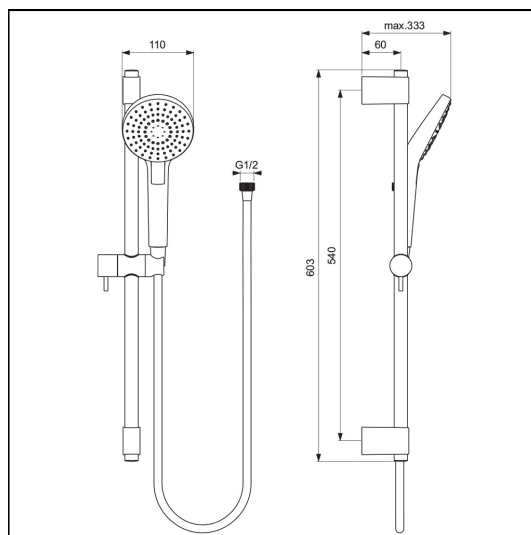

Idealrain Evo shower kit with 3 Function round 110mm handspray, 600mm rail and 1.75m IdealFlex hose

ILLUSTRATED

B2233 Idealrain Evo shower kit with 3 function round 110mm handspray, 600mm rail and 1.75m Idealflex hose

OPTIONS

B9448 Wall elbow

ILLUSTRATED PRODUCT DETAILS

Weights

B2233 1.29 KG

Finishes

B2233 Chrome (AA)

Materials

B2233 Chrome Plated Metal

Flow rates

B2233 8 Litres per minute @ 3 bar pressure

Designer

Artefakt Industriekultur

Special Notes

Removable 8 Litres per minute Eco Flow regulator

ACCREDITATIONS

B2233(AA)

		8.00	Litres Per Minute

FEATURES