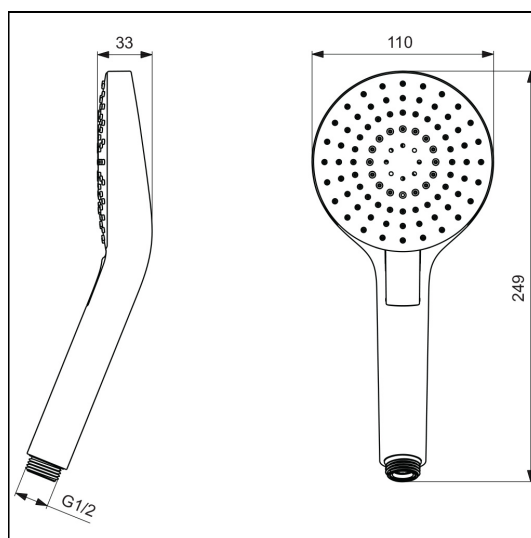

Idealrain Evo 3 Function round 110mm handspray

ILLUSTRATED

B2231 Idealrain Evo 3 function round 110mm handspray

ILLUSTRATED PRODUCT DETAILS

Weights

B2231 0.20 KG

Finishes

B2231  Chrome (AA)

Materials

B2231 Chrome Plated Plastic

Designer

Artefakt Industriekultur

Special Notes

Removable 8 Litres per minute Eco Flow regulator

ACCREDITATIONS

FEATURES