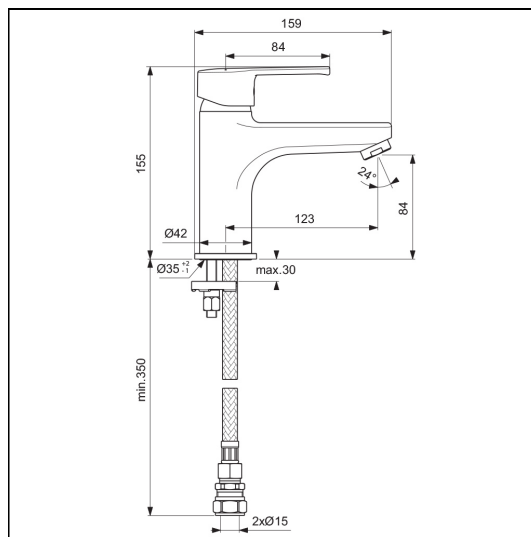

Calista Single Lever 1 Hole Bath Filler

ILLUSTRATED

B2137 Calista single lever bath filler one tap hole single lever bath filler

ILLUSTRATED PRODUCT DETAILS

Weights

B2137 1.29 KG

Finishes

B2137  Chrome (AA)

Materials

B2137 Chrome Plated Brass

Designer

Robin Levien, RDI

Special Notes

Consideration should be given to safe hot water delivery and the use of an appropriate temperature reduction device.

ACCREDITATIONS