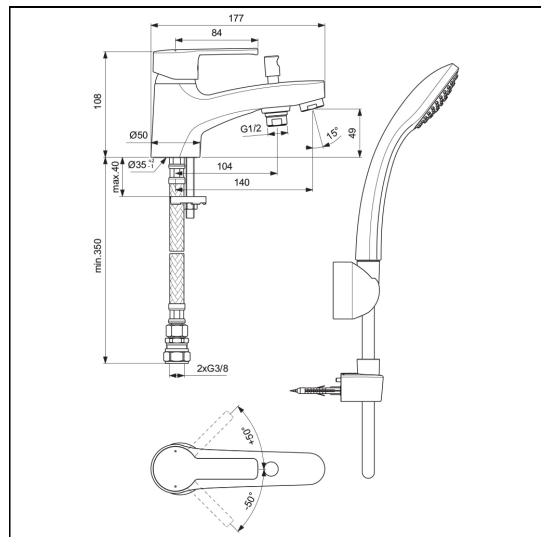

Calista Single Lever 1 Hole Bath Shower Mixer

ILLUSTRATED

B1958 Calista single lever bath shower mixer one tap hole single lever bath shower mixer

ILLUSTRATED PRODUCT DETAILS

Weights

B1958 2.12 KG

Finishes

B1958 Chrome (AA)

Materials

B1958 Chrome Plated Brass

Designer

Robin Levien, RDI

Special Notes

Consideration should be given to safe hot water delivery and the use of an appropriate temperature reduction device.

ACCREDITATIONS