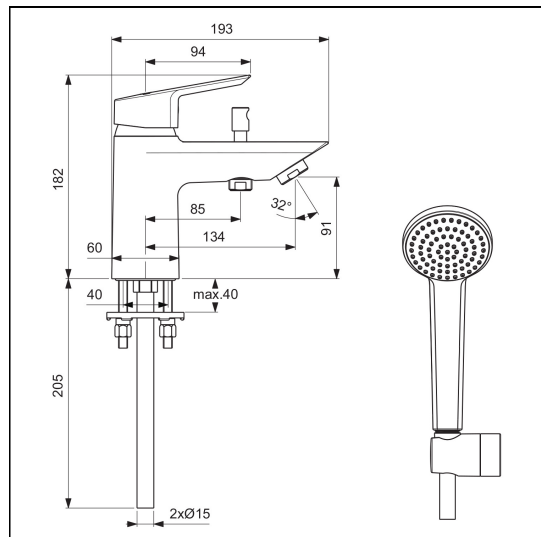

Tesi 1 Hole Bath Shower Mixer + Kit

ILLUSTRATED

B1957 Tesi 1 hole bath shower mixer, single lever with shower set

ILLUSTRATED PRODUCT DETAILS

Weights

B1957 3.03 KG

Finishes

B1957  Chrome (AA)

Materials

B1957 Chrome Plated Brass

Special Notes

Suitable for balanced supplies. Inlets 15mm plain copper tails.
 Consideration should be given to safe hot water delivery and the use of an appropriate temperature reduction device. Unregulated flow rate 15.2 litres per minute at 0.2 bar.